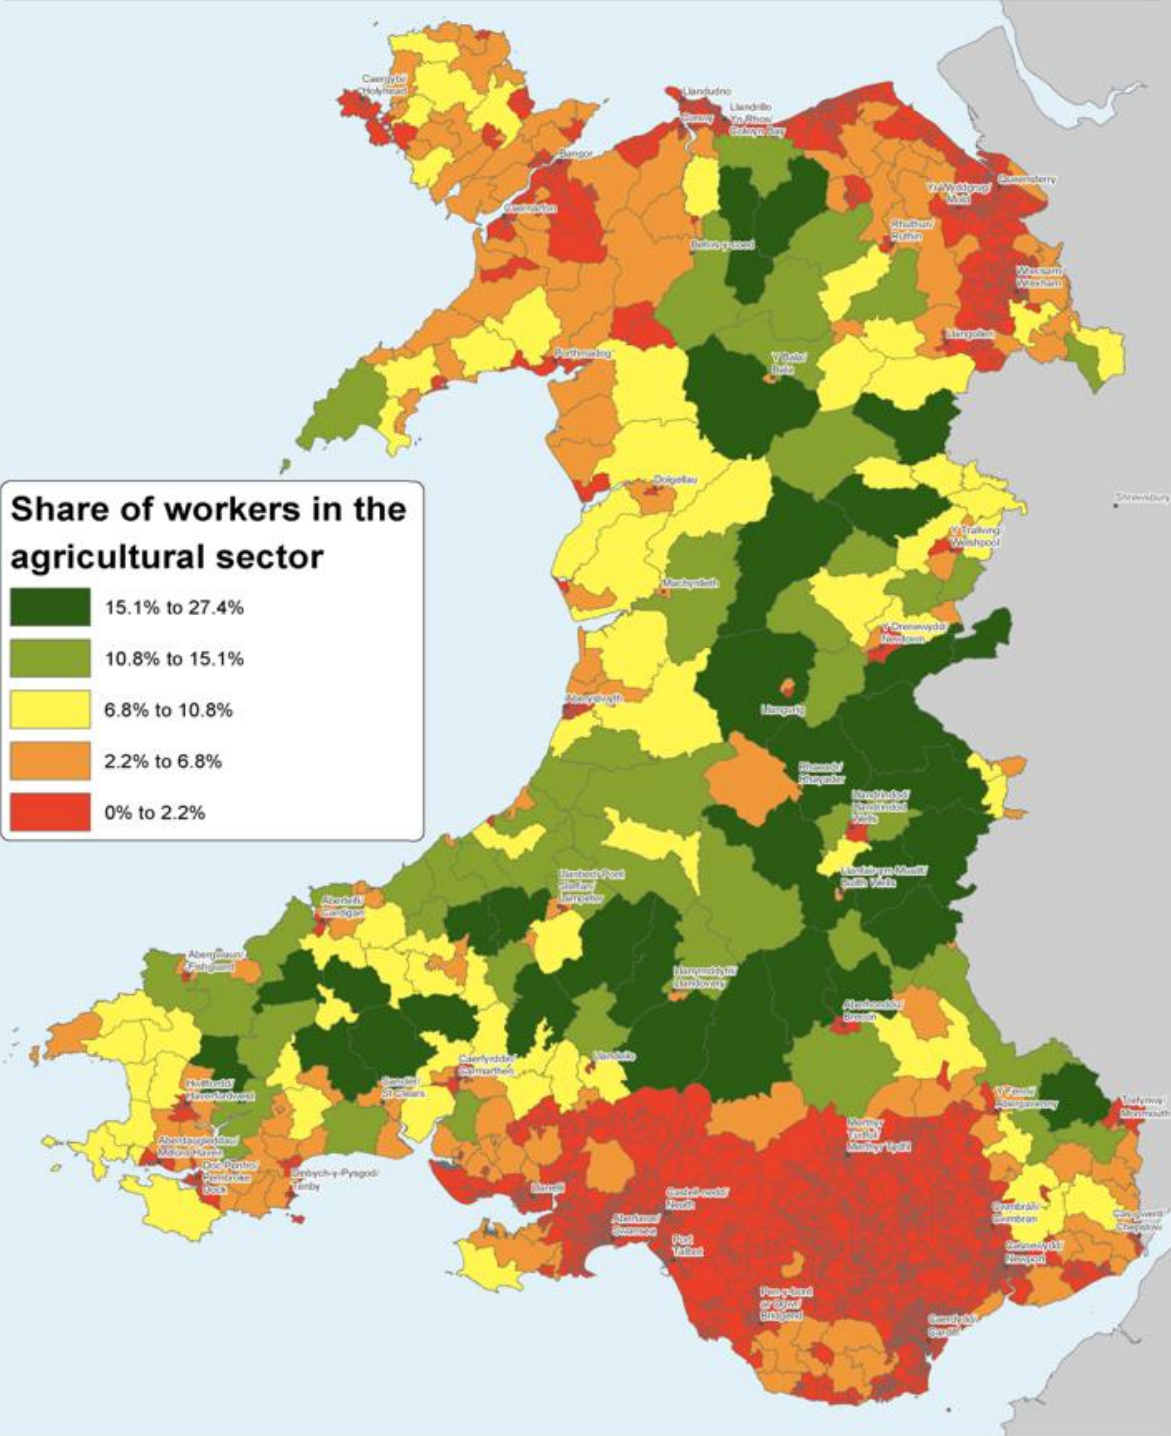

Share of workers whose main work is in the agriculture sector, 2011

Source: Census of Employment, 2011
Workers includes those in employment or self employment.
Each worker is allocated a single main industrial sector even if they have more than one job.

Reproduced by permission of Ordnance Survey on behalf of HMSO.

© Crown copyright and database right 2018. All rights reserved.
Welsh Government. Licence number 100017916.

Llywodraeth Cymru
Welsh Government